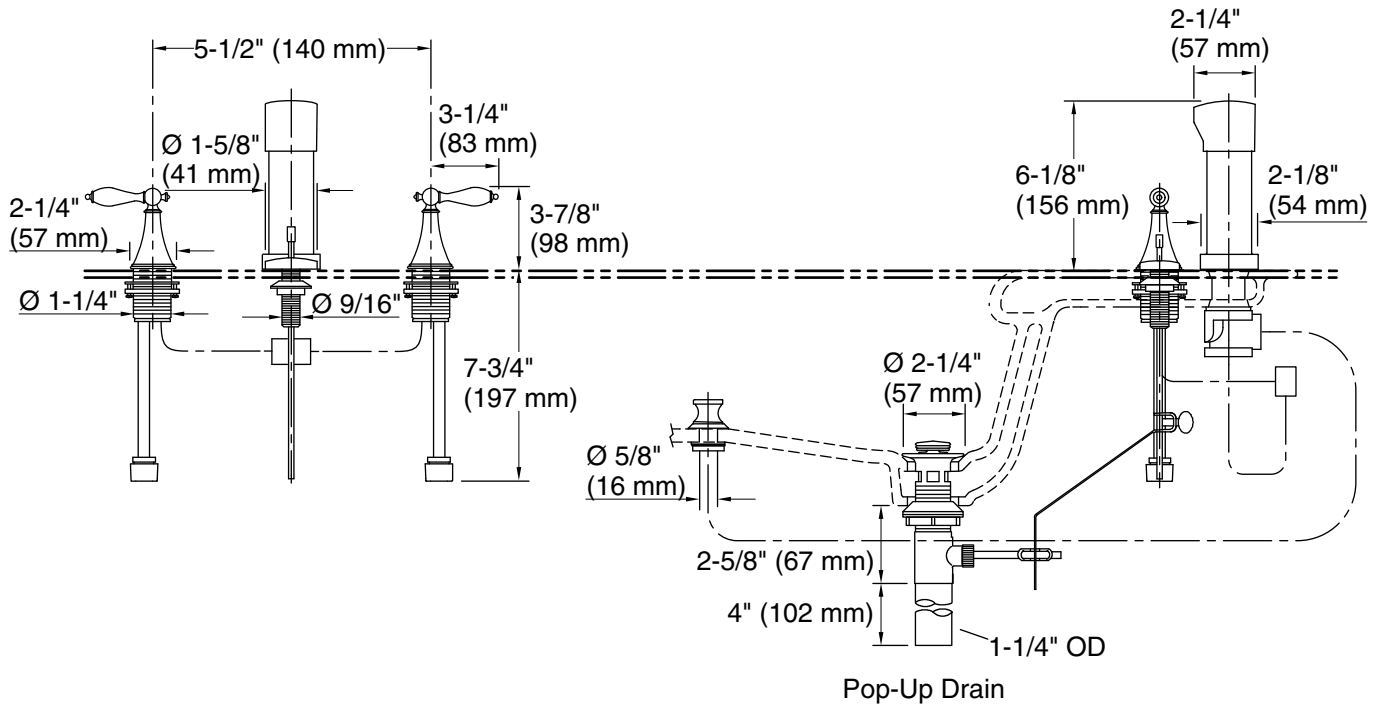

Features

- Flexible connections for easy installation.
- Quarter-turn washerless ceramic disc valves.
- Pop-up drain with lift rod and tailpiece.
- Fixture-mount transfer valve/vacuum breaker.
- Vertical spray.
- Traditional handles.
- Available with contrasting or matching finish lift knob, drain, and handle caps and ends.

Material

- Brass.
- Brass valve bodies.

Recommended Products/Accessories

- K-23726 Drain treatment
- K-23723 Faucet cleaner

Codes/Standards

- ASME A112.18.1/CSA B125.1
- ASSE 1001

KOHLER® Faucet Lifetime Limited Warranty

Technical Information

All product dimensions are nominal.

Notes

Install this product according to the installation instructions.